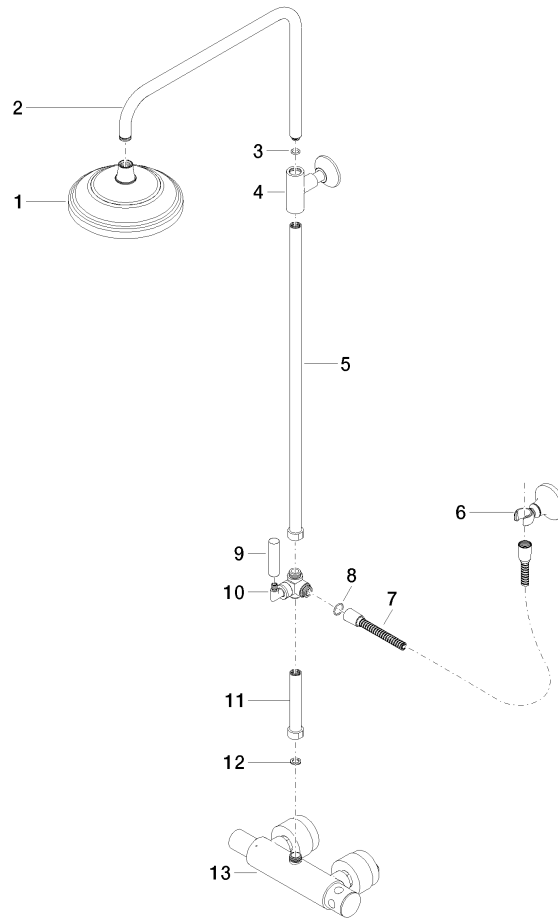

ST 050 304 6360

- shower with fixed riser projection 420mm
- rain shower Ø 200 mm
- rain shower with anti-scale system
- max. rainshower flow 14 l/min
- Function from: 8 l/min
- rotary diverter for fixed-riser shower/hand shower
- height of fittings up to rain shower (bottom edge) 985mm
- height of fittings up to top edge of elbow 1160mm
- two-part push-on rosette Ø 65 mm
- rosette for shower holder Ø 65mm
- rosette for wall mounting Ø 60mm
- gauge 150 mm - 13 mm
- metal shower hose 1250mm with integrated anti-twist protection
- 1/2" connection
- Pipe diameter 20 mm

Parts for other finishes can be found here: [Chrome](#)

Spare parts list

No.	Item Number	Name	Quantity used	Delivery time
1	04 12 05 038 01-06	shower	1	60
2	04 28 22 101 20-06	spout	1	10
3	90 14 10 011 00 90	seal	1	2
4	90 17 11 037 01-06	holder	1	-
Spare part can no longer be ordered, please order the replacement item				
5	90 28 22 104 00-06	pipe	1	-
Spare part can no longer be ordered, please order the replacement item				
6	90 17 09 045 01-06	diverter	1	10
7	09 30 30 064-06	screw	1	10
8	09 18 20 011-06	base	1	10
9	09 28 22 013 90	pipe	1	2
10	11 170 370-06	MADISON Lever insert - Brushed Platinum	1	10
11	09 30 30 062-06	screw	1	10
12	09 14 10 122 90	seal	1	2
13	28 104 970-06	Metal shower hose 1/2" x 1/2" x 1250 mm - Brushed Platinum	1	2
14	28 050 410-06	holder	1	60
15	90 28 22 103 00-06	pipe	1	-
Spare part can no longer be ordered, please order the replacement item				
16	90 14 20 002 00 90	seal	1	2
17	04 17 01 044 01-06	fitting	1	10