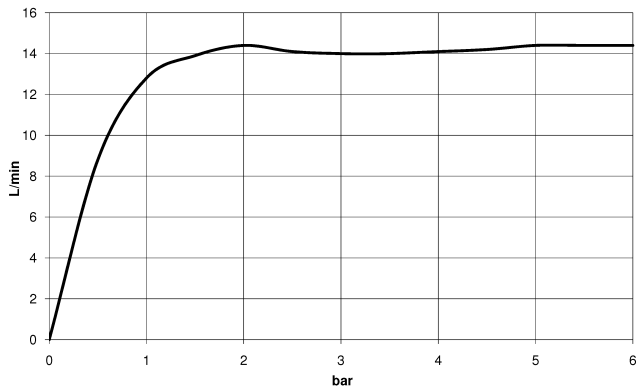

MADISON Showerpipe with shower thermostat - Brushed Platinum

MADISON

ST 050 304 6360

ST 050 304 6360

Flow rate chart

Certificates

LGA_38665.

ST 050 304 6360