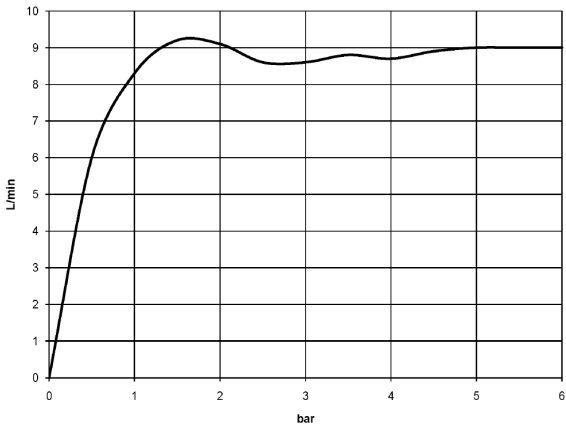

MADISON Showerpipe with shower thermostat - Brushed Platinum

MADISON

ST 050 304 6360

ST 050 304 6360

mm [inches]

Flow rate chart

Certificates

LGA_18610.