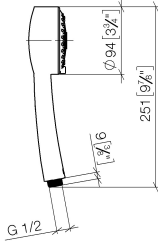

ST 050 304 6360

- shower with fixed riser projection 420mm
- Rain shower: PURE RAIN, max. flow rate 14 l/min (at 3 bar)
- Function from: 8 l/min
- rain shower Ø 200 mm
- rain shower with anti-scale system
- Hand shower: Three or five settings: COMPACT RAIN, COMPACT SOFT FLOW, COMPACT AQUAPRESSURE FLOW, max. flow rate 9 l/min (at 3 bar)
- spray head Ø 95mm
- rotary diverter for fixed-riser shower/hand shower
- height of fittings up to rain shower (bottom edge) 985mm
- height of fittings up to top edge of elbow 1160mm
- two-part push-on rosette Ø 65 mm
- rosette for shower holder Ø 65mm
- rosette for wall mounting Ø 60mm
- gauge 150 mm - 13 mm
- metal shower hose 1250mm with integrated anti-twist protection
- 1/2" connection
- Pipe diameter 20 mm

MADISON Showerpipe with shower thermostat - Brushed Platinum

MADISON

ST 050 304 6360

ST 050 304 6360

mm [inches]

Flow rate chart

Certificates

LGA_18610.

ST 050 304 6360

- shower with fixed riser projection 420mm
- rain shower Ø 200 mm
- rain shower with anti-scale system
- max. rainshower flow 14 l/min
- Function from: 8 l/min
- rotary diverter for fixed-riser shower/hand shower
- height of fittings up to rain shower (bottom edge) 985mm
- height of fittings up to top edge of elbow 1160mm
- two-part push-on rosette Ø 65 mm
- rosette for shower holder Ø 65mm
- rosette for wall mounting Ø 60mm
- gauge 150 mm - 13 mm
- metal shower hose 1250mm with integrated anti-twist protection
- 1/2" connection
- Pipe diameter 20 mm